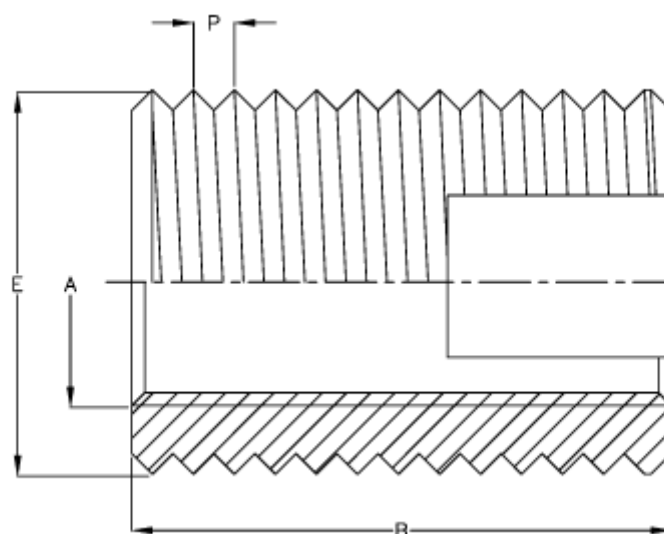

Article number: 12302000120110

Description: KLEE-coil 302 000 120.110  
M12 Hardened/zinc-plated blue

Note: Hardened/zinc-plated yellow No. 12302000120160 replaced by this

## Measures

|                           |                  |
|---------------------------|------------------|
| Female thread A           | = M12            |
| Length B                  | = 22             |
| Male thread E             | = 16.0           |
| Min hole depth blind hole | = 26             |
| Recommended bore diameter | = 14.9 to 15.2   |
| Thread pitch P            | = 1.50           |
| Type                      | = 302 000 120xxx |